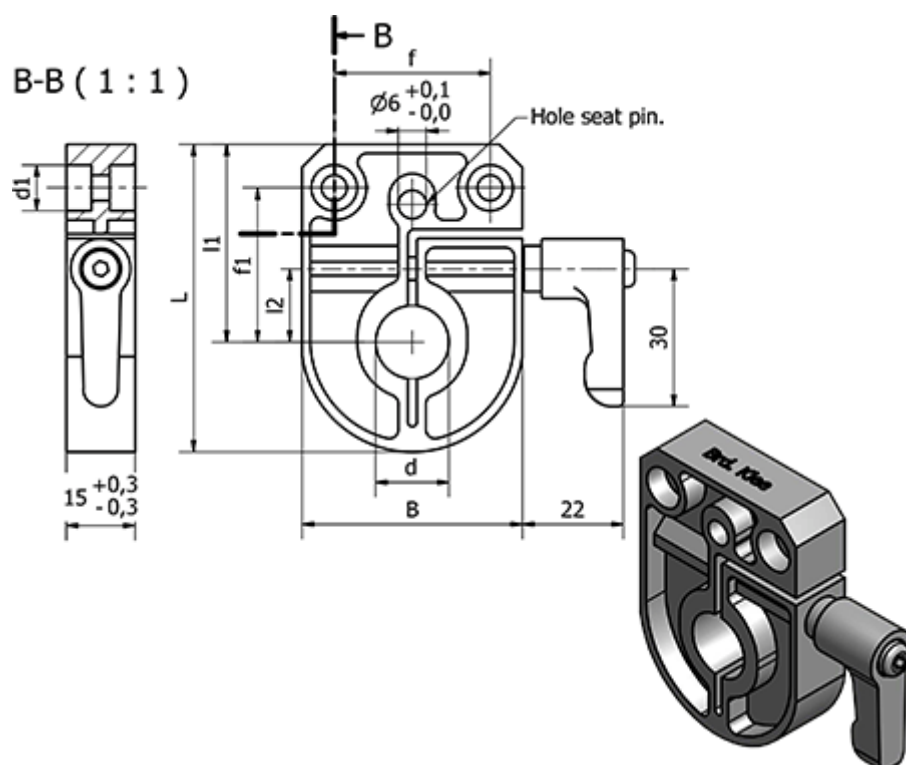

Article number: 2307083919
Description: E+G Clamping plate
BSA52R-20-S

Measures

B = 48
d = 20
d1 = 34
f = 34
f1 = 15
L = 66
I1 = 43
I2 = 14.5

Type = BSA52R-20-S